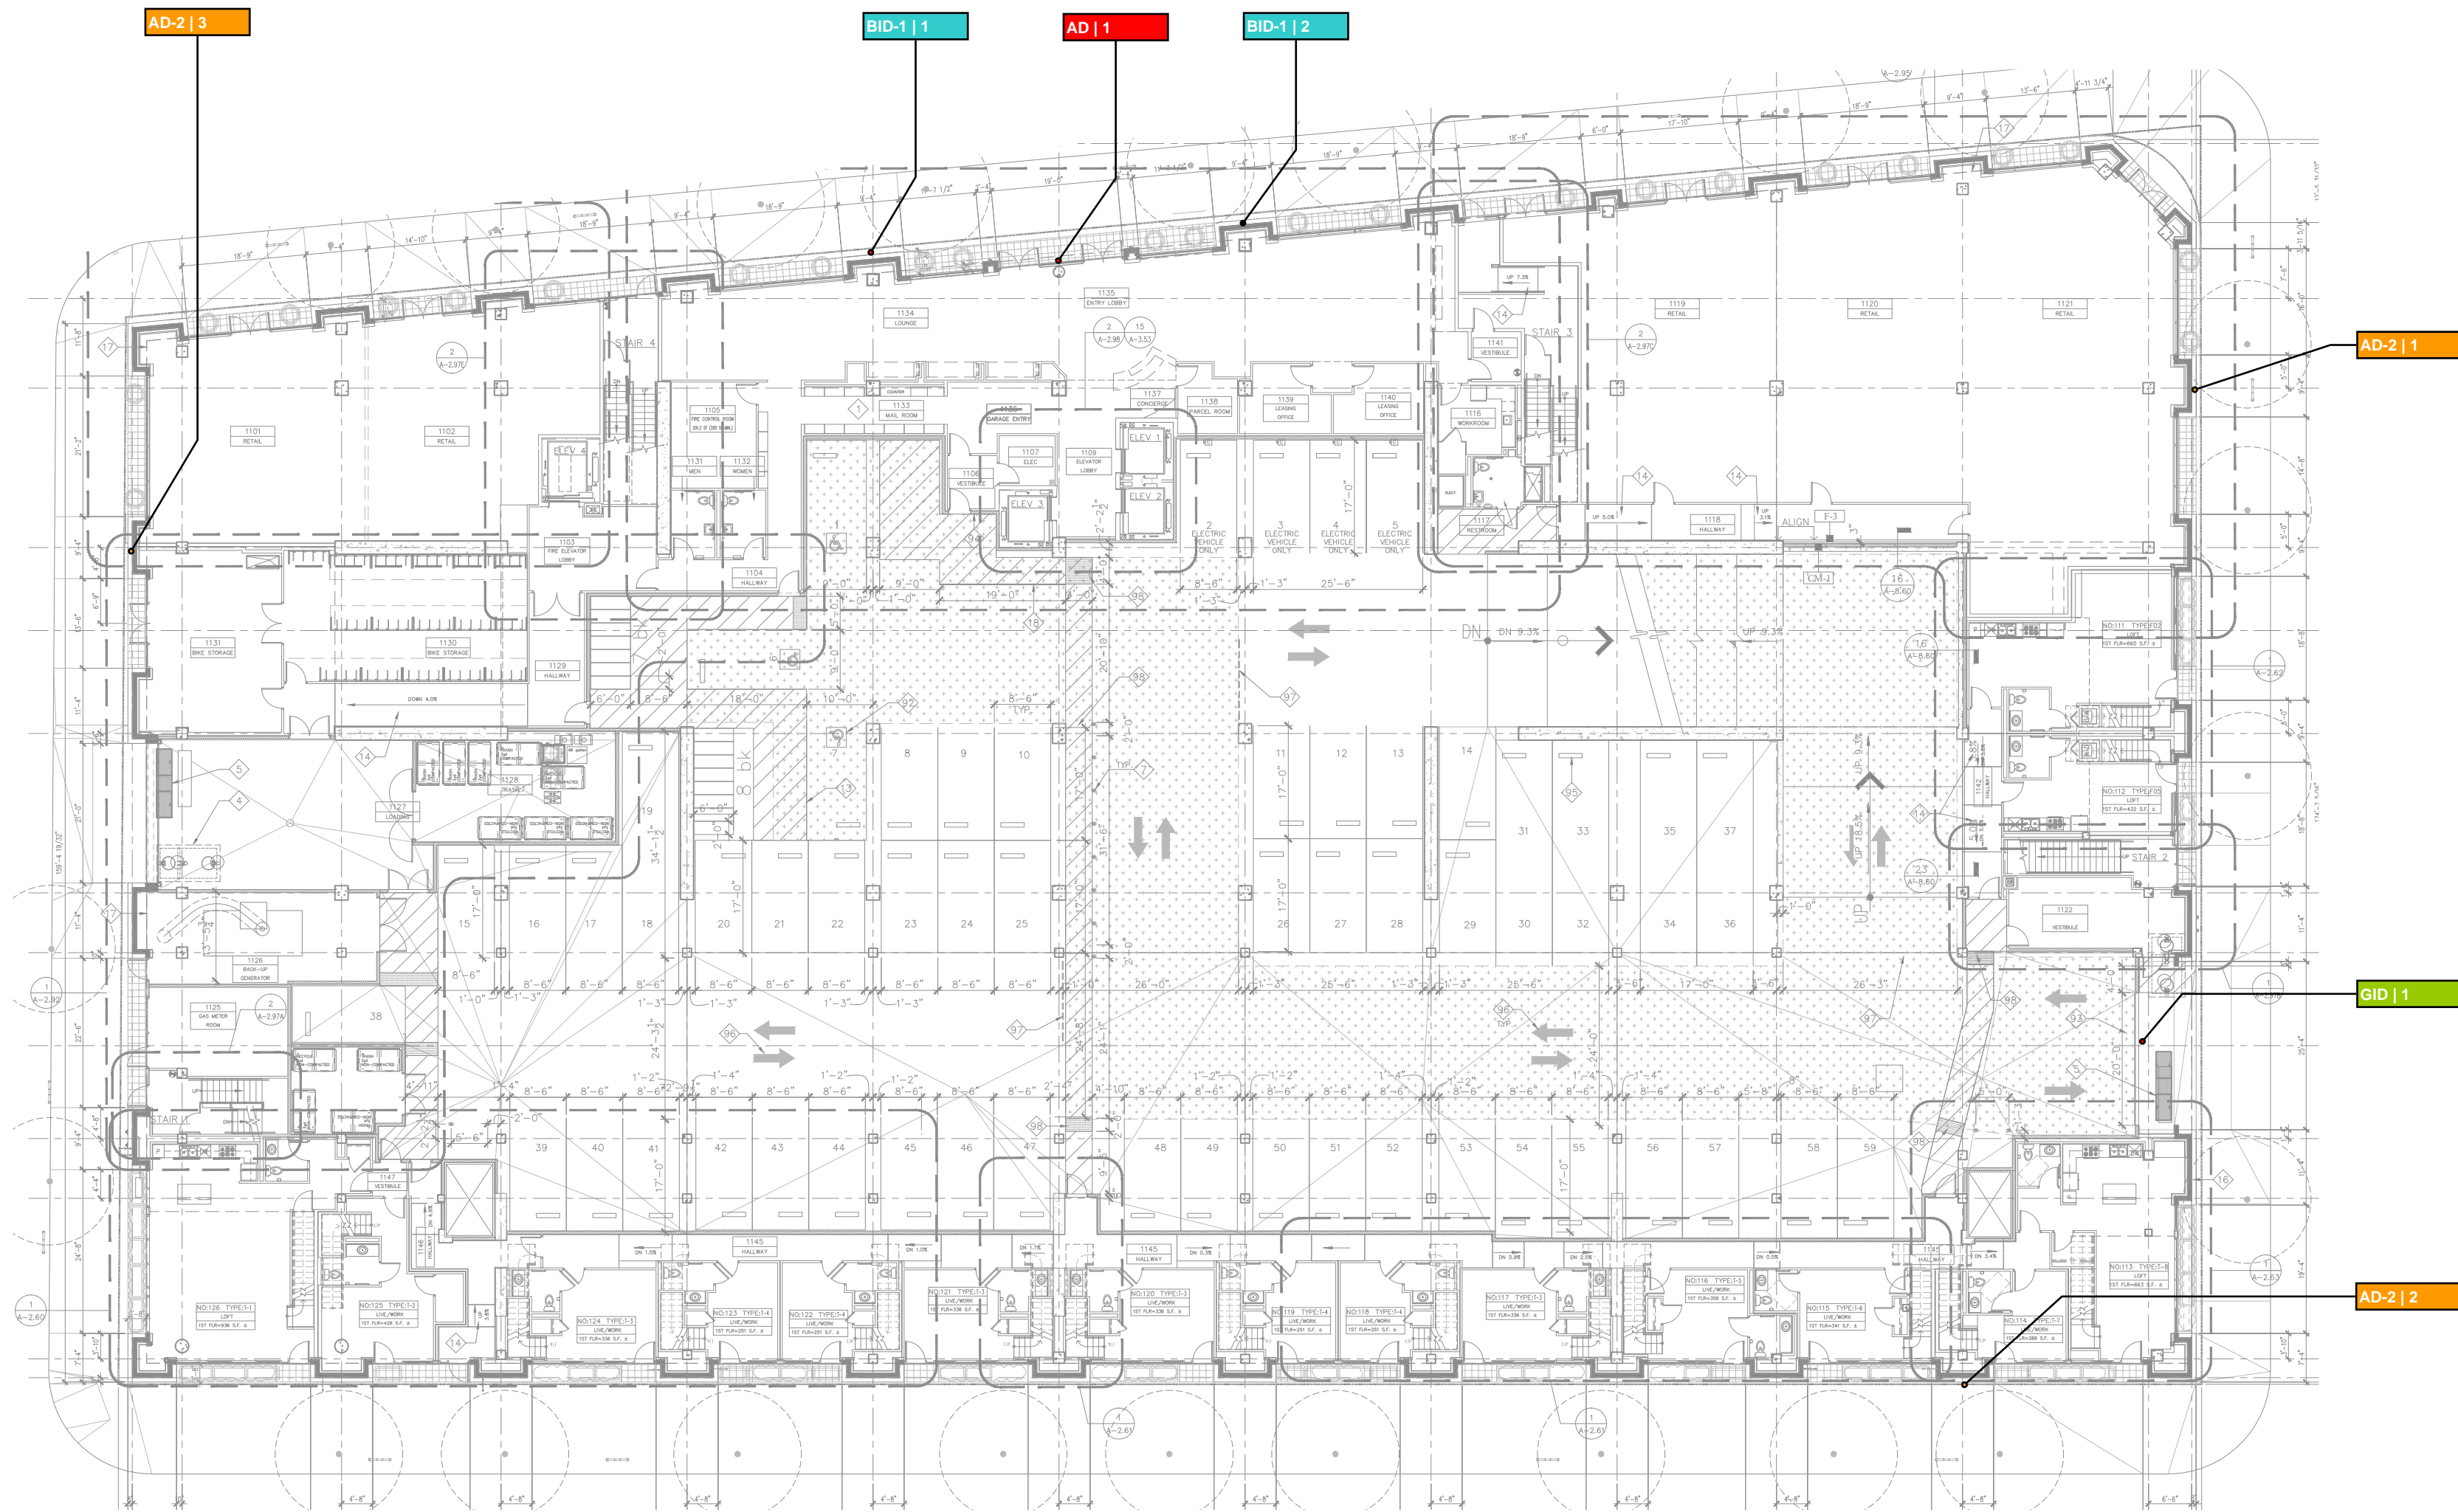

Legend

- MID Monument Sign
- BID Building Identity
- VD-P Vehic. Direct., Freestanding
- AD Address Number
- GID Garage Entry

- ☐ Planning
- ☐ Schematic Design
- ☒ Design Develop. 50%
- ☐ City Submittal
- ☐ Design Intent

Scale
3/64"=1'-0" UON

Site
Sign Locations

SL.1.S